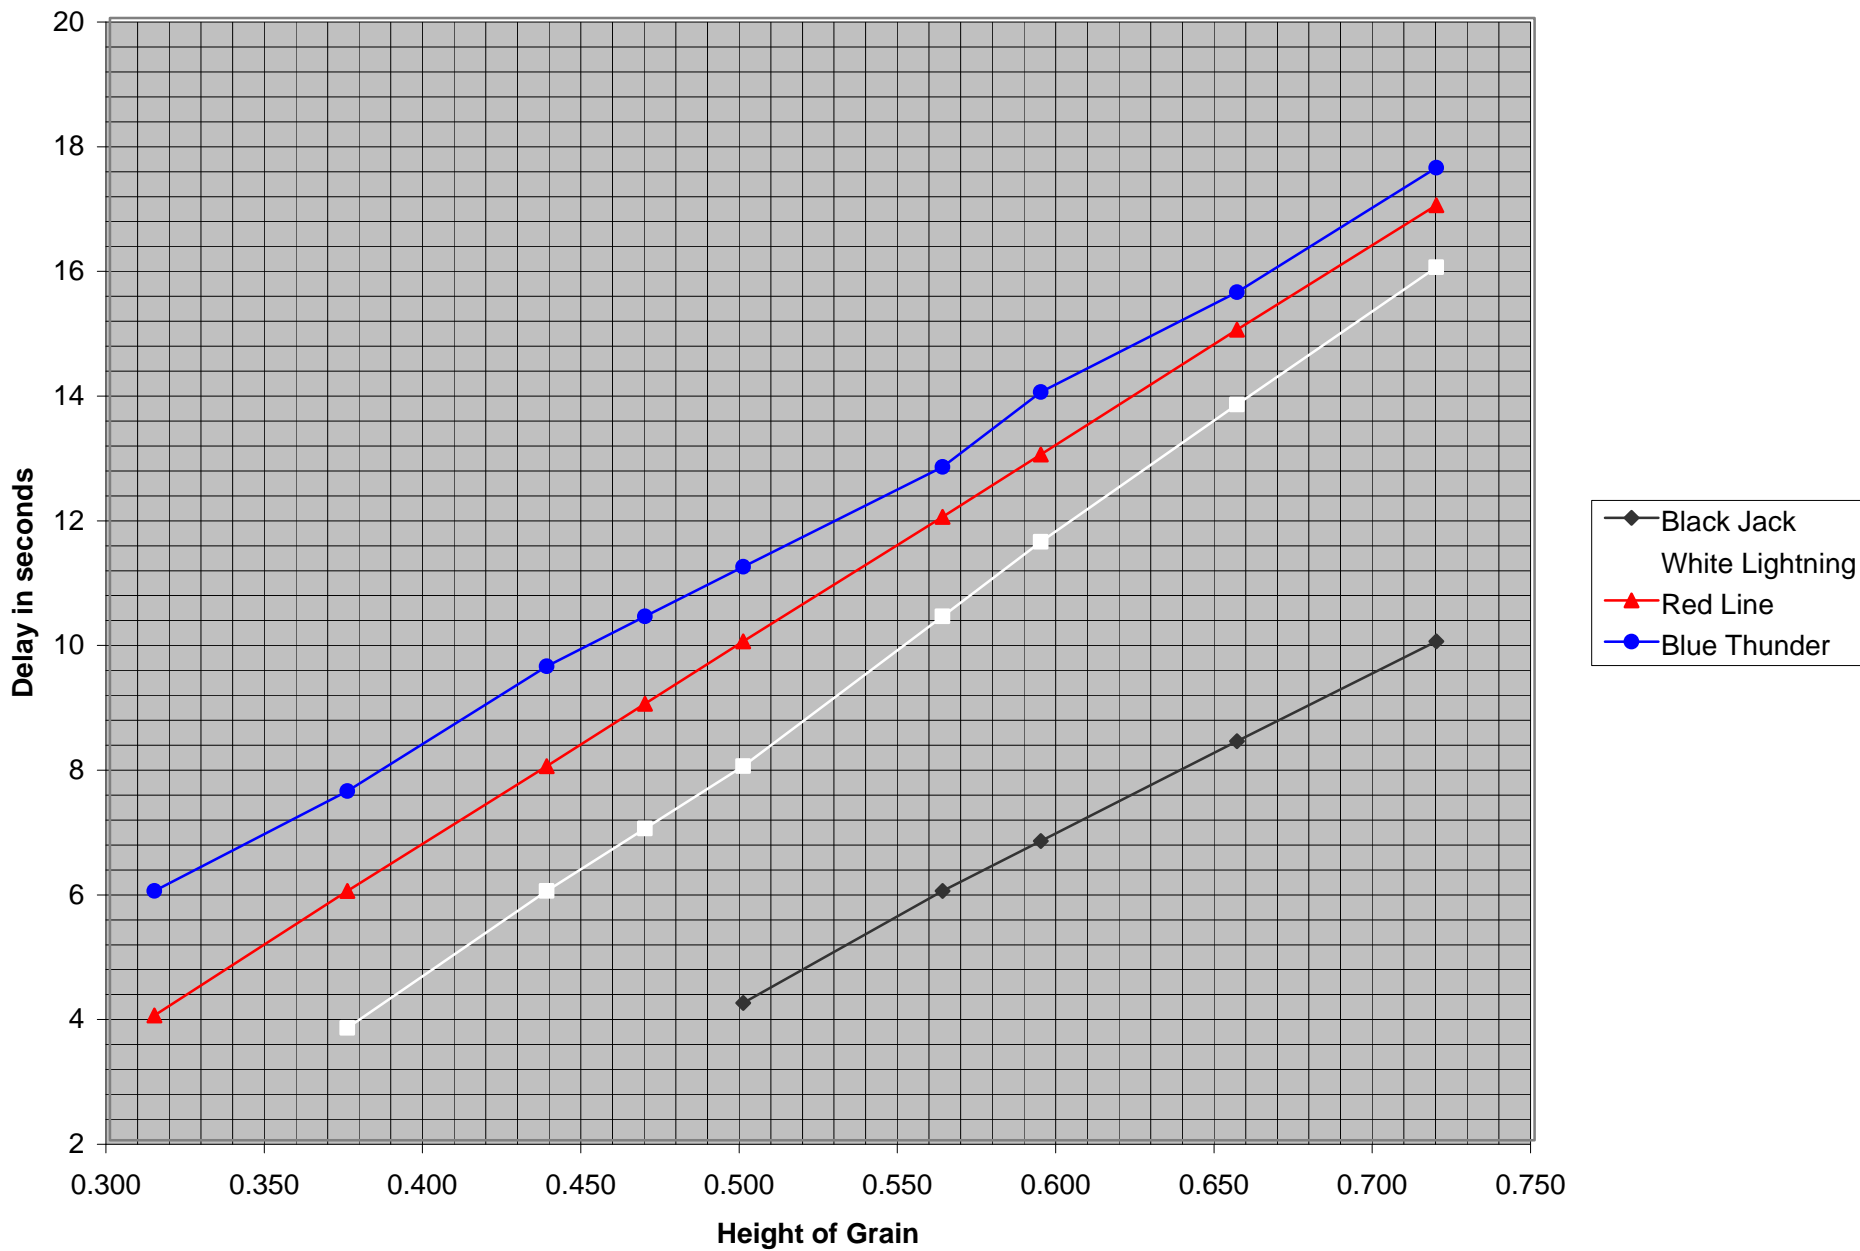

29mm Delay Grains

38 mm Delay Grains